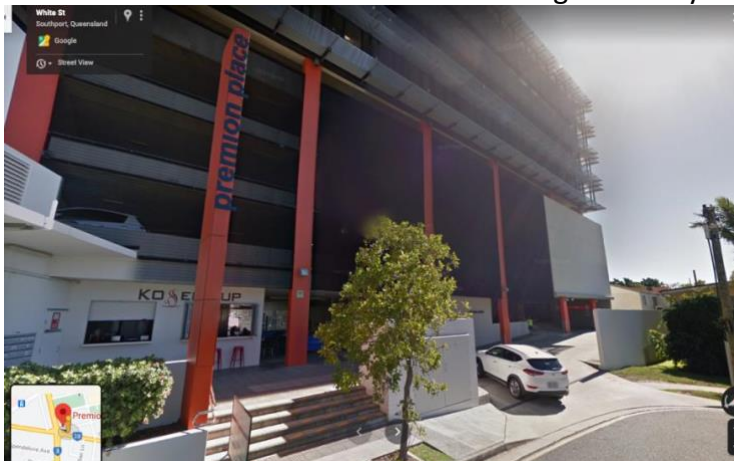

Premion Place Building
Suite 5 (street level), 39 White Street, Southport Qld 4215

Our front door at the front of **Premion Place** Building on the corner of High Street and Queen Street.

Front door of Queensland Paediatric Specialists

Located in High Street on the ground level at the front of the building as pictured above. The red circle shows our front door that looks like this.

As you walk out of the lift doors, turn right and come to the front of the building and our door is around the corner to the right.

Pictured below is of the rear of the building and entry to the carpark in White Street.

Please note that there is **limited to no parking available** within the building.

We recommend that you park on the street in White Street (2 hour parking) or in the council car park in Lawson Street near the Library.